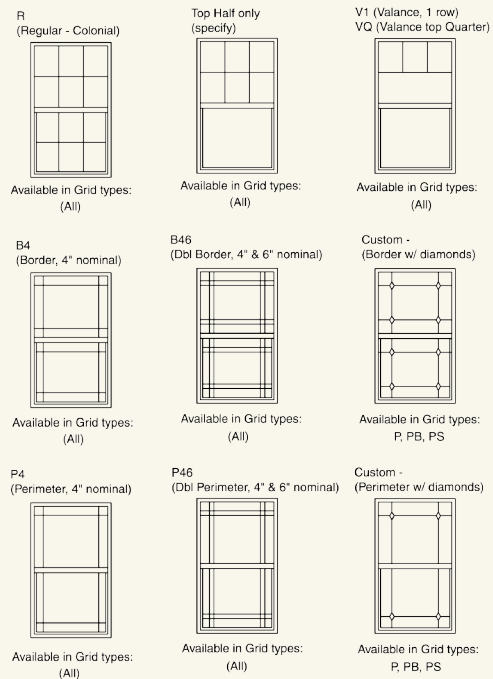

SINGLE HUNG

*Not all colors are available in all styles. Please contact your Cascade representative for further details.

FRAMING LIFE'S MOMENTS.™