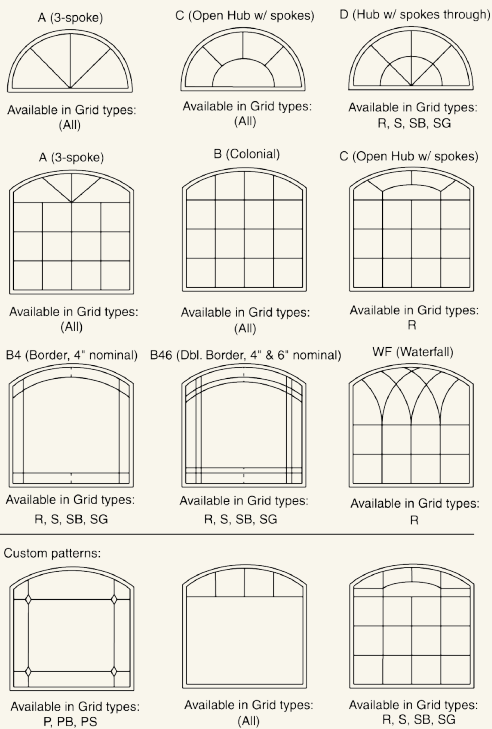

DECORATIVE GRID OPTIONS

Mix, Match, And Marvel At

Cascade Windows puts life in the best light. We have built our reputation on superior performance, style and value.

Nothing makes your home sparkle quite like your window choices, or decorative grid selection. The right decorative grid selection can add some serious curb appeal, and Cascade Windows is here to help.

We offer an almost unlimited variety of internal decorative grid styles and options: Standard, pencil, slimline and euro varieties, with colors like white, almond, clay, bronze, gold, silver and pewter.*

Take a look at the available patterns shown here. Then contact your Cascade Windows representative to assist you in making your home nothing short of marvelous.

Let's work together to design your perfect decorative window grid.

SPECIALTY

DECORATIVE GRID TYPES

S = Slimline White   SG = Slimline Gray   PB = Pencil Brass
SB = Slimline Brass   E = Euro Grid (Sculptured)   PS = Pencil Silver
P = Pencil White

CASCADE
WINDOWS

800.442.8544 • cascadowindows.com