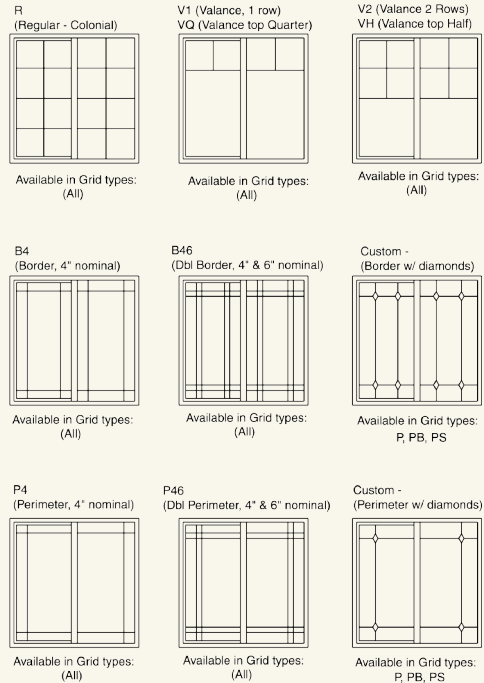

DECORATIVE GRID OPTIONS

Mix, Match, And Marvel At

Cascade Windows puts life in the best light. We have built our reputation on superior performance, style and value.

Nothing makes your home sparkle quite like your window choices, or decorative grid selection. The right decorative grid selection can add some serious curb appeal, and Cascade Windows is here to help.

We offer an almost unlimited variety of internal decorative grid styles and options: Standard, pencil, slimline and euro varieties, with colors like white, almond, clay, bronze, gold, silver and pewter.*

Take a look at the available patterns shown here. Then contact your Cascade Windows representative to assist you in making your home nothing short of marvelous.

Let's work together to design your perfect decorative window grid.

SPECIALTY

DECORATIVE GRID TYPES

S = Slimline White   SG = Slimline Gray   PB = Pencil Brass
SB = Slimline Brass   E = Euro Grid (Sculptured)   PS = Pencil Silver
P = Pencil White

CASCADE
WINDOWS

800.442.8544 • cascadowindows.com

SLIDER

SINGLE HUNG

*Not all colors are available in all styles. Please contact your Cascade representative for further details.

FRAMING LIFE'S MOMENTS.™